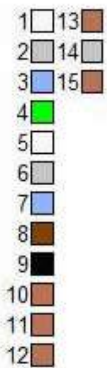

ITH Mug Rugs - Chocolate - 6x10 Hoop

File: MugRugs-Chocolate-01.pes
Stitches: 16413
Size: 9.03x5.87 "
Size: 229.3x149.2 mm
Colors: 7/15
Stops: 14
Stops: 14

File: MugRugs-Chocolate-02.pes
Stitches: 14167
Size: 9.03x5.87 "
Size: 229.3x149.2 mm
Colors: 6/10
Stops: 9
Stops: 9

File: MugRugs-Chocolate-03.pes
Stitches: 18884
Size: 9.03x5.87 "
Size: 229.3x149.2 mm
Colors: 8/17
Stops: 16
Stops: 16

File: MugRugs-Chocolate-04.pes
Stitches: 18748
Size: 9.03x5.87 "
Size: 229.3x149.2 mm
Colors: 9/16
Stops: 15
Stops: 15

File: MugRugs-Chocolate-05.pes
Stitches: 19046
Size: 9.03x5.87 "
Size: 229.3x149.2 mm
Colors: 8/15
Stops: 14
Stops: 14

File: MugRugs-Chocolate-06.pes
Stitches: 15807
Size: 9.03x5.87 "
Size: 229.3x149.2 mm
Colors: 11/16
Stops: 15
Stops: 15