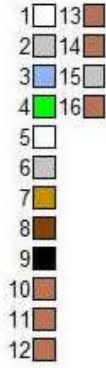

ITH Mug Rugs - Chocolate - 6x10 Hoop

File: MugRugs-Chocolate-01.pes
Stitches: 16413
Size: 9.03x5.87 "
Size: 229.3x149.2 mm
Colors: 7/15
Stops: 14
Stops: 14

File: MugRugs-Chocolate-02.pes
Stitches: 14167
Size: 9.03x5.87 "
Size: 229.3x149.2 mm
Colors: 6/10
Stops: 9
Stops: 9

File: MugRugs-Chocolate-03.pes
Stitches: 18884
Size: 9.03x5.87 "
Size: 229.3x149.2 mm
Colors: 8/17
Stops: 16
Stops: 16

File: MugRugs-Chocolate-04.pes
Stitches: 18748
Size: 9.03x5.87 "
Size: 229.3x149.2 mm
Colors: 9/16
Stops: 15
Stops: 15

File: MugRugs-Chocolate-05.pes
Stitches: 19046
Size: 9.03x5.87 "
Size: 229.3x149.2 mm
Colors: 8/15
Stops: 14
Stops: 14

File: MugRugs-Chocolate-06.pes
Stitches: 15807
Size: 9.03x5.87 "
Size: 229.3x149.2 mm
Colors: 11/16
Stops: 15
Stops: 15